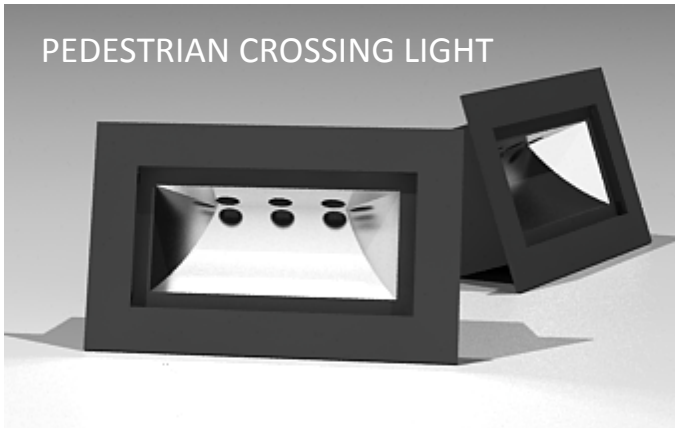

A Sine-IITB Company  
**Innovation  
Development  
Company**

PEDESTRIAN CROSSING LIGHT

BUS STOP LIGHT

**CTech Labs Pvt Ltd**  
Powai, Mumbai – 400076  
M: +919833687822  
[www.ctechlab.com](http://www.ctechlab.com)  
[info@ctechlab.com](mailto:info@ctechlab.com)